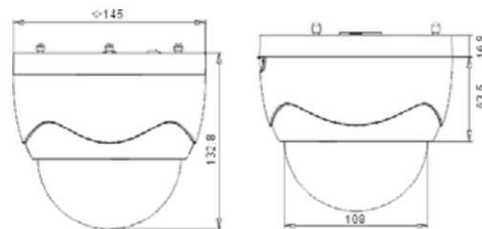

Smart Hawk

SHFD210T0 / SHFD210T1 / SHFD210T2

Overview

Smart Guard Systems' SHFD210T0 / SHFD210T1 / SHFD210T2 is a high performance IP dome camera with H.264 compression. This camera is specially designed for target applications such as Retail, Banking, Aviation, Railway, Industrial, Defense, Police etc.

The fixed dome cameras features the high performance 1/3" SONY Super HAD CCD Image Sensors. This is a CCD based IP dome camera. The SHFD210T0 / SHFD210T1 / SHFD210T2 series of cameras deliver superb image quality with complete surveillance. It offers excellent quality images with PAL and NTSC resolutions and a min. illumination of 0.1 Lux that gives clear images even in low light conditions.

The fixed dome cameras in this series also feature a compact size and a 3.5 mm to 9mm fixed lens along with fixed iris lens of 1.2. It supports function like auto gain control and day/night function. It has an excellent signal to noise ratio of more than 48dB and shows internal synchronization. Further it supports motion detection, dual streaming, and some pan-tilt features.

Diagram